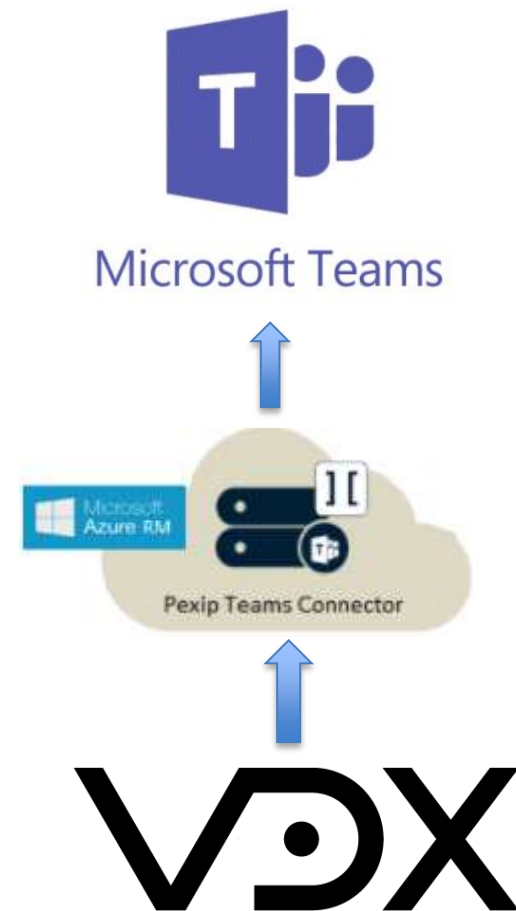

VDX og Microsoft Teams

- VDX Teams-Connector
  1. Forudsætninger.
    1. Pexip Teams-Connector-licens.
    2. Azure subscription
    3. Azure Tenant id
    4. Certifikat
    5. DNS-opsætning
    6. Powershell-kommandoer